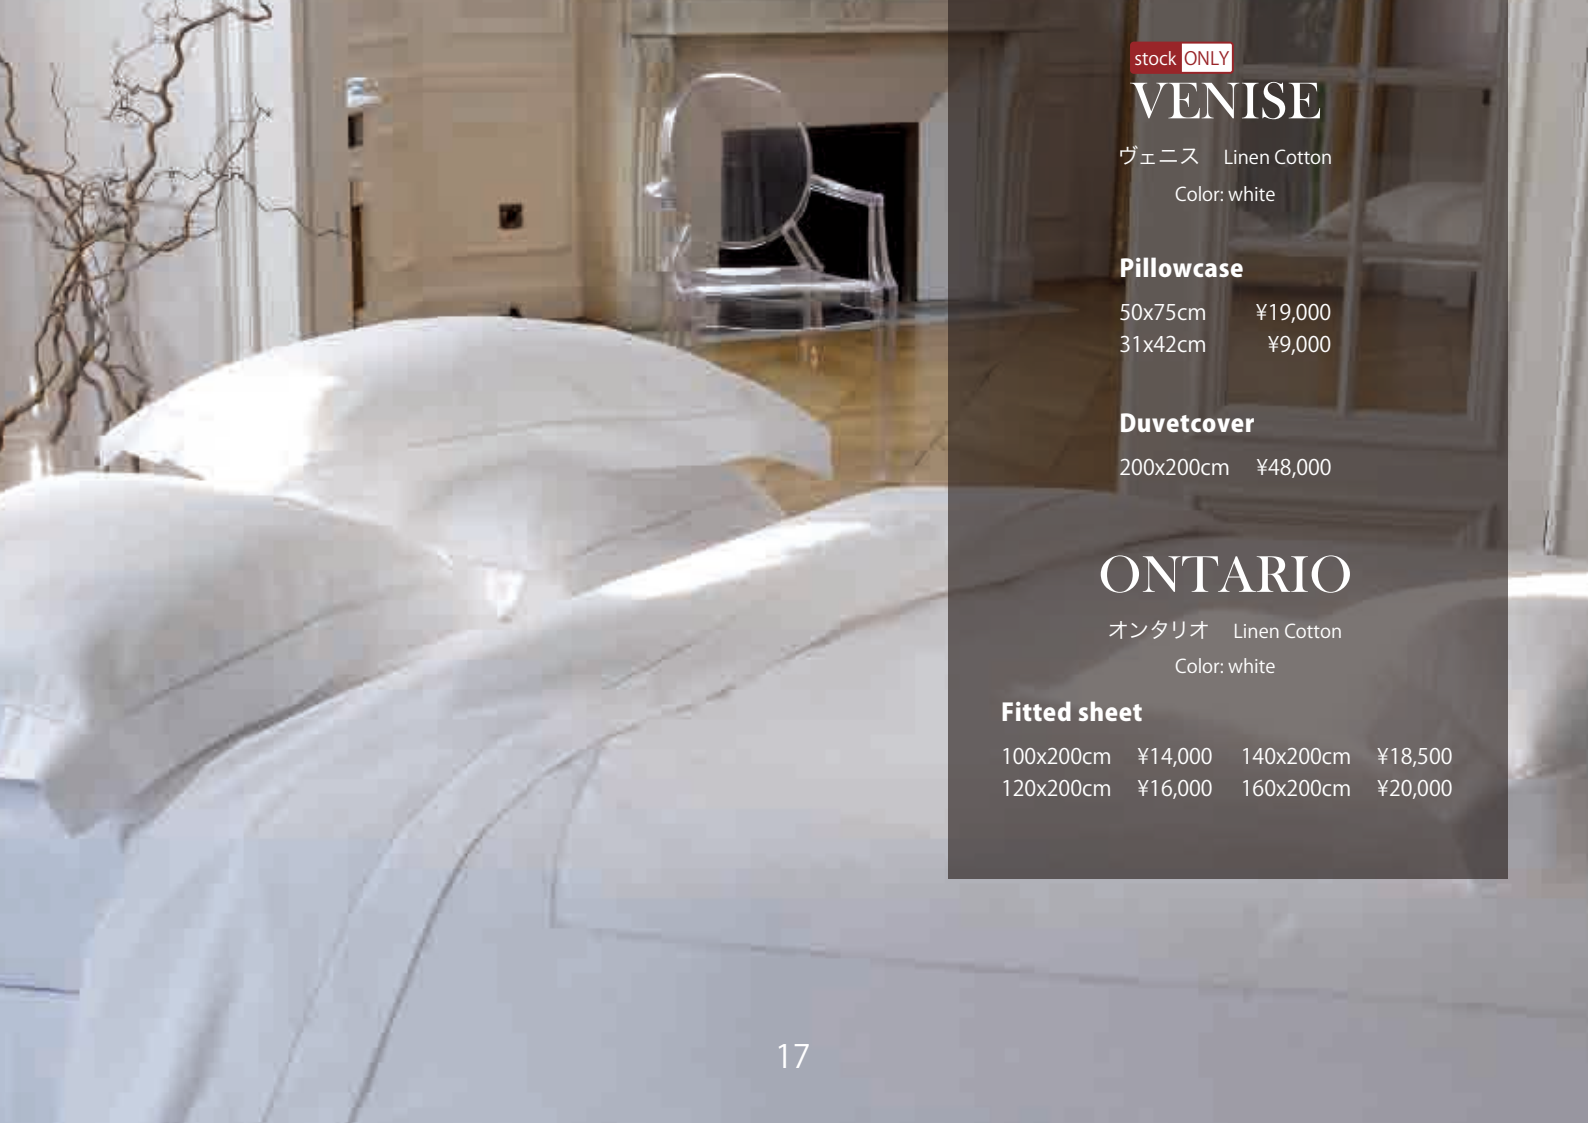

Fitted sheet

100x200cm ¥14,000 140x200cm ¥18,500

120x200cm ¥16,000 160x200cm ¥20,000