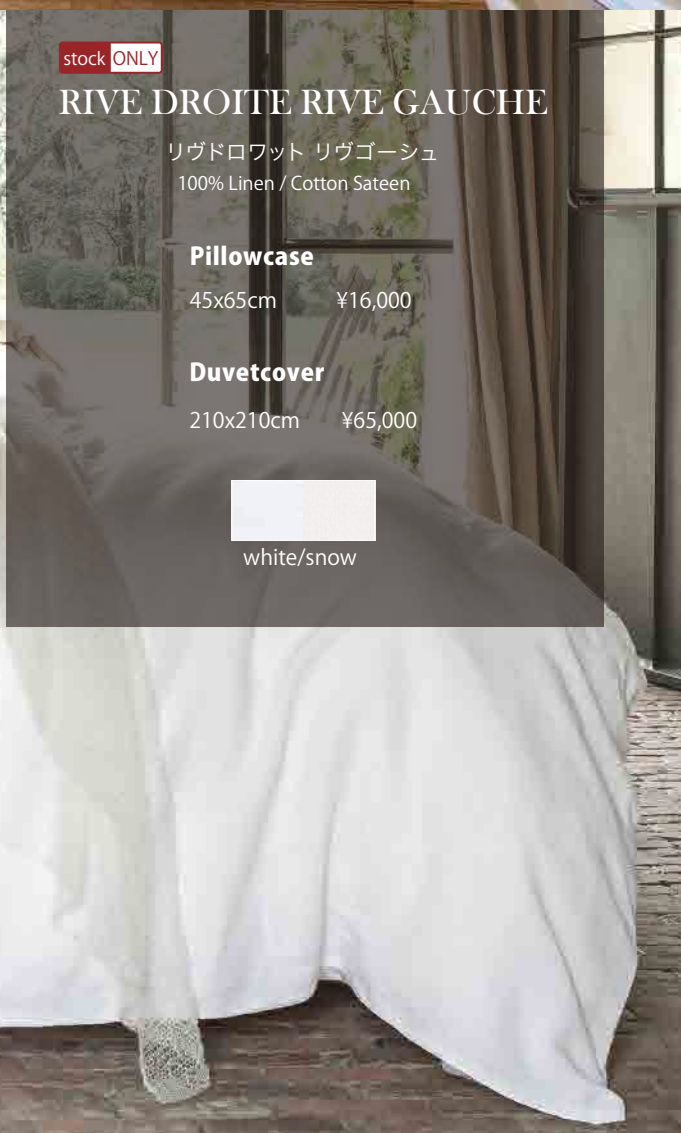

Duvetcover

210x210cm ¥65,000

white/snow