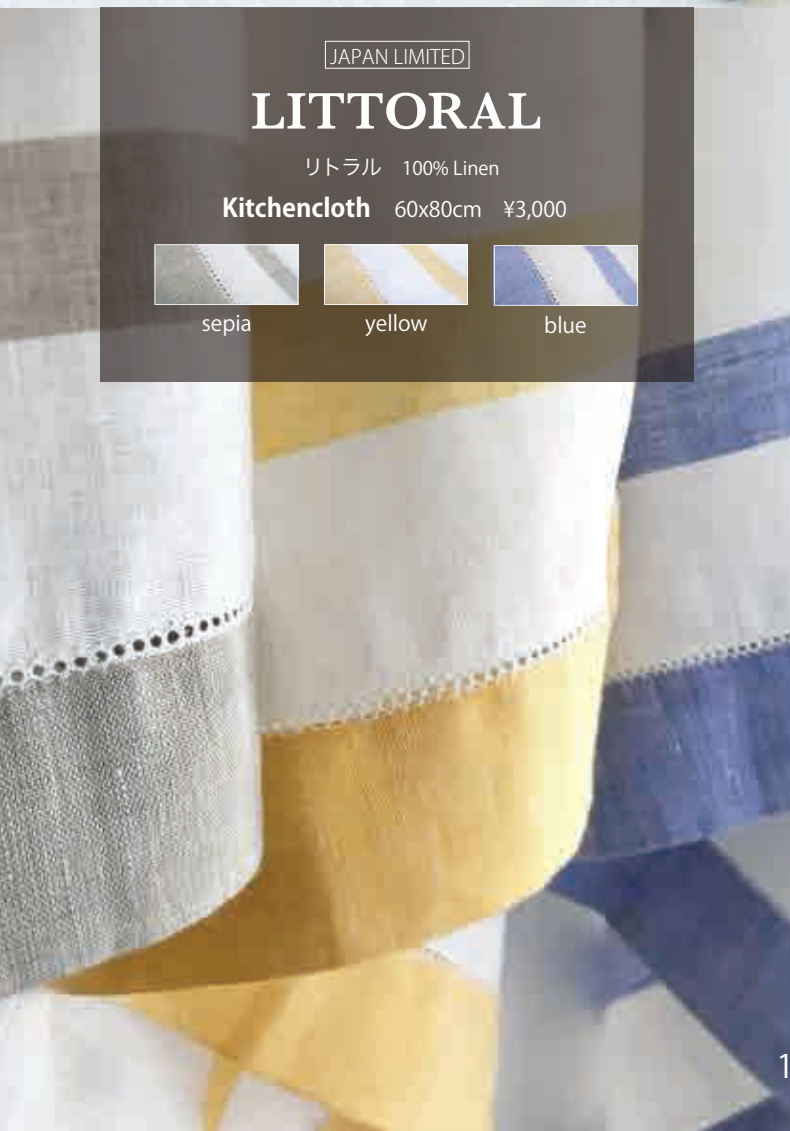

LITTORAL

リトラル 100% Linen

Kitchencloth 60x80cm ¥3,000

sepia

yellow

blue