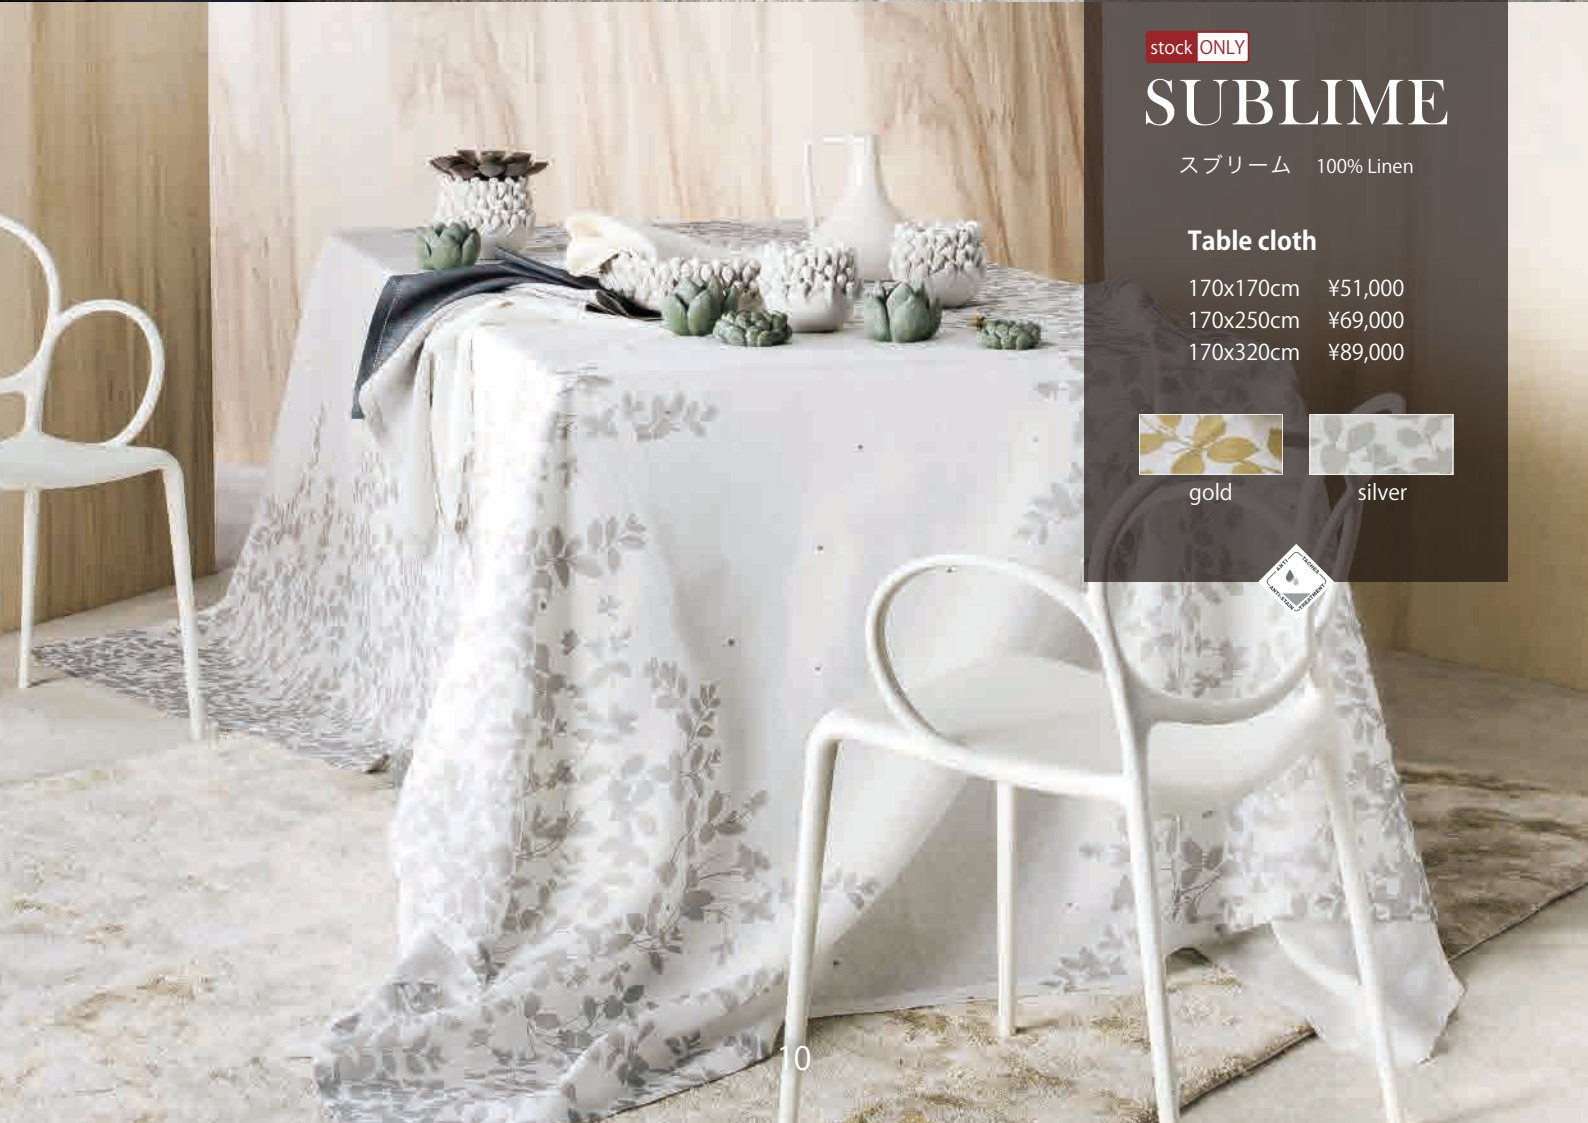

Table cloth

170x170cm ¥51,000

170x250cm ¥69,000

170x320cm ¥89,000

gold

silver