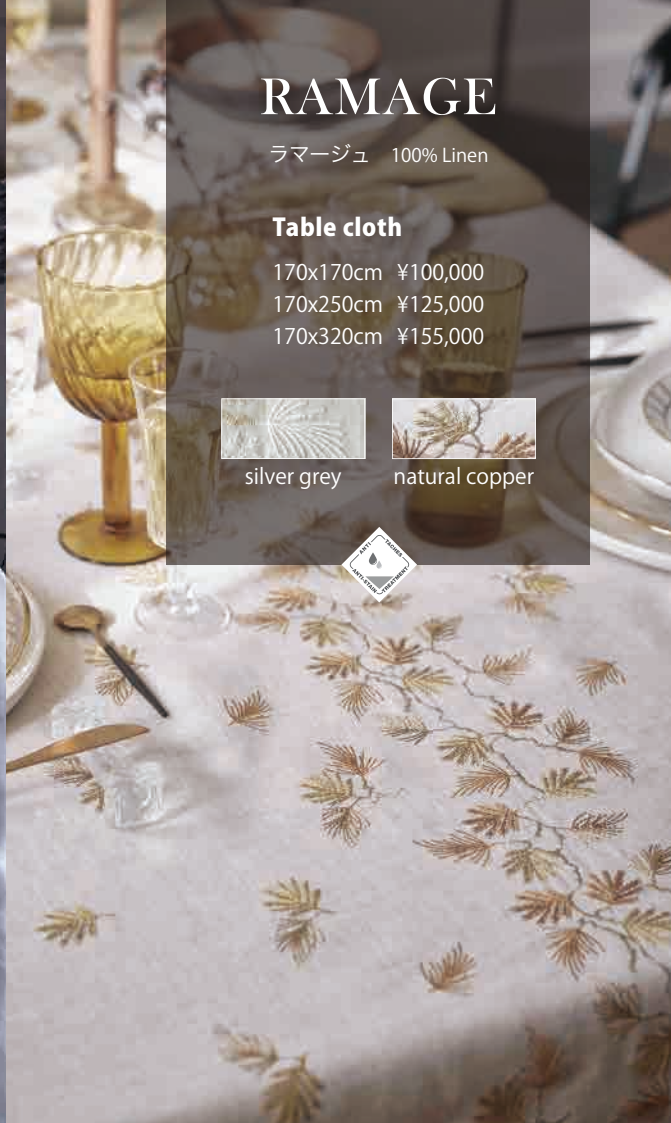

Table cloth

170x170cm ¥100,000

170x250cm ¥125,000

170x320cm ¥155,000

silver grey

natural copper