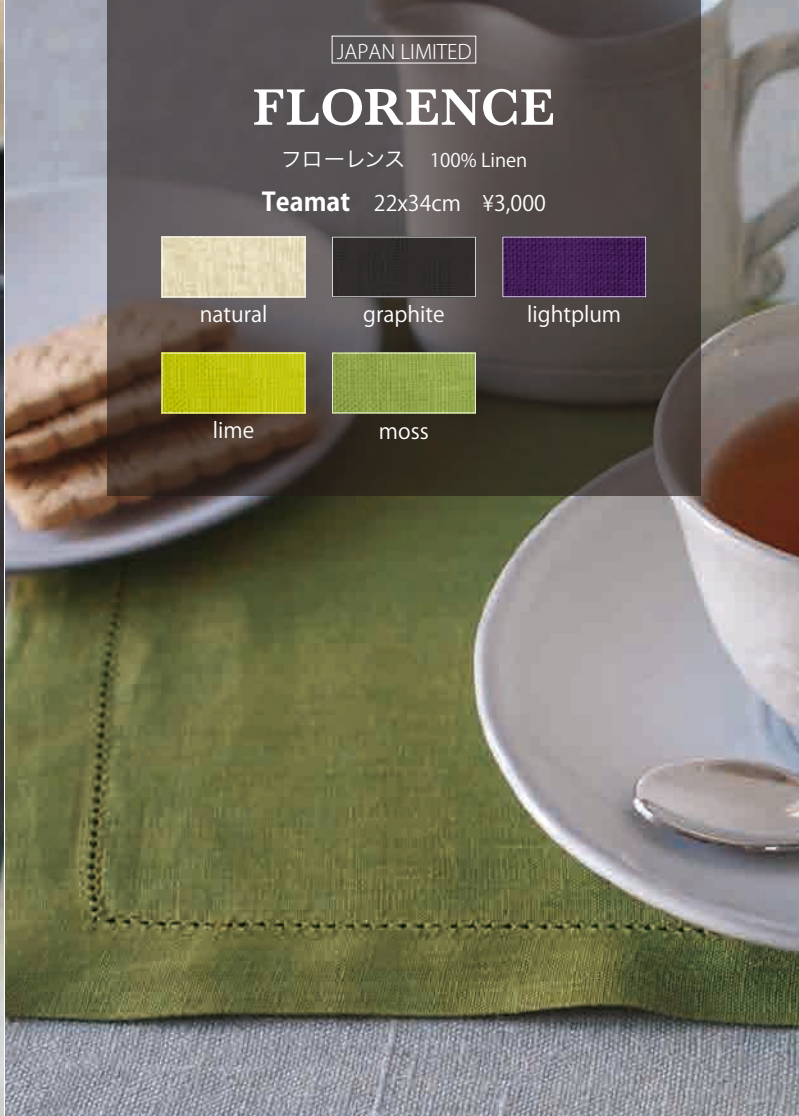

lightplum

lime

moss

JAPAN LIMITED

LITTORAL

リトラル 100% Linen

Kitchencloth 60x80cm ¥3,000

sepia