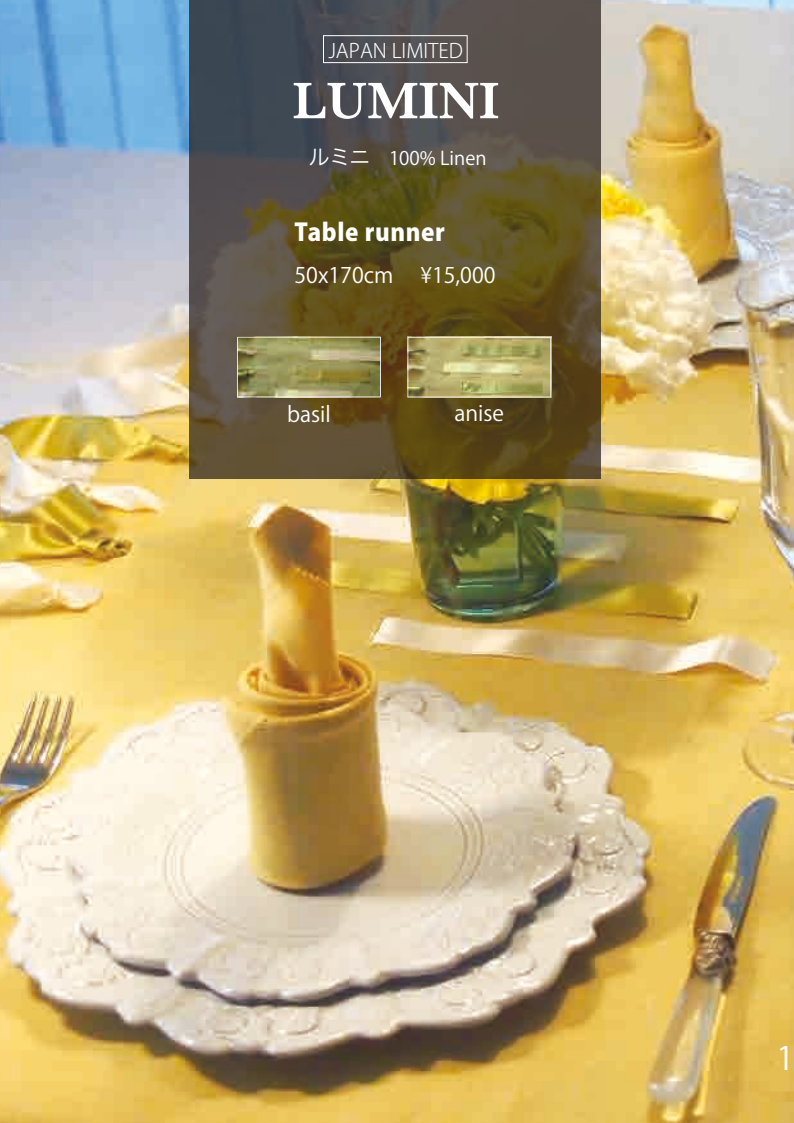

JAPAN LIMITED

LUMINI

ルミニ 100% Linen

Table runner

50x170cm ¥15,000

basil

anise

JAPAN LIMITED